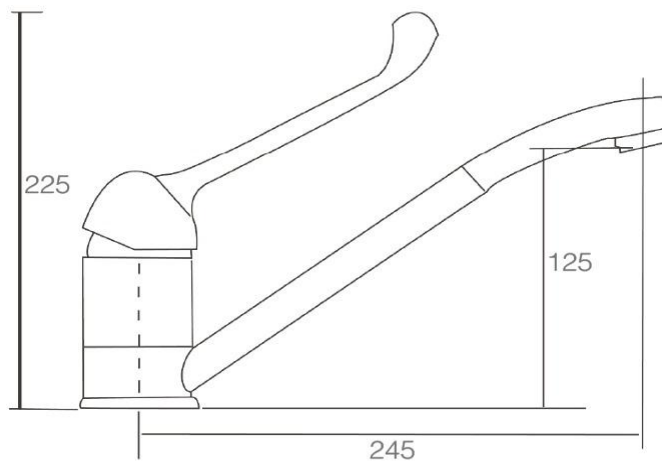

# MOBI CARE SINK MIXER

**WELS:** 3 Star 8.5L/min  
**WELS Reg No:** T27436  
**Pressure Rating:**  
Min 150KPa - Max 500KPa

 Chrome  
WT C101D

SPECIFICATIONS

**CLEANING & MAINTENANCE:**

Tapware should be cleaned with mild detergent and water  
All Products must be cleaned with a soft cloth with soapy water, avoid  
waxes, solvents, abrasives, acids and other chemical based cleaners  
Warranty will be void if damages are caused by unsuitable cleaning  
products